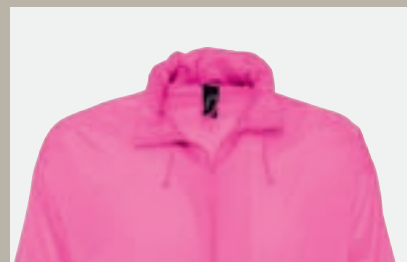

WHAT'S NEW IN 2015

CAMO

RIDER KIDS 70101

SKATE 01171

CAMO MEN 01188 & CAMO WOMEN 01187

JAMAICA 01223

SPORTY KIDS 01166

SKATE 01171