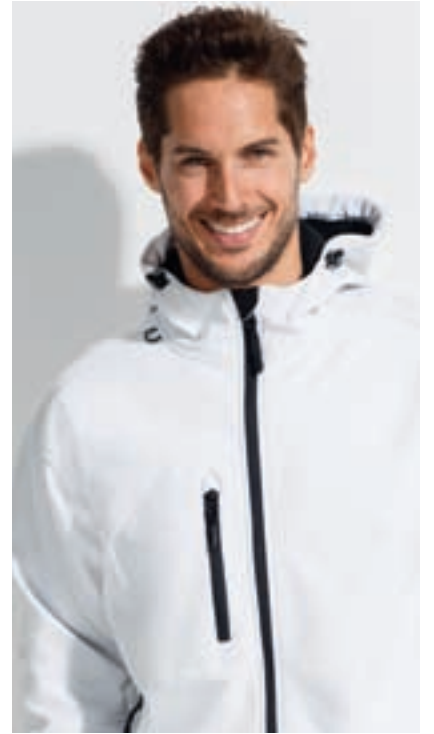

FLEECE

& SOFTSHELLS