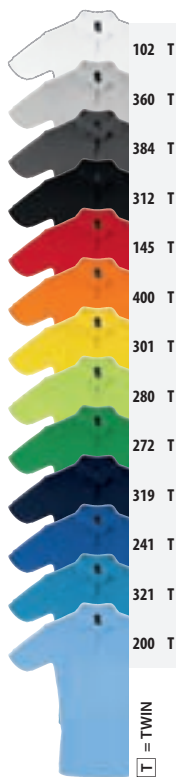

13

BAREV

SOL'S PERFECT MEN 11346

PÁNSKÁ POLOKOŠILE

KVALITA — ÚPLET PIQUÉ 180
100% česaná bavlna Ringspun
Žebrový lem 1x1 na límcí a rukávech
Zpevňující lemovka ve výstřihu

STYL — NEFORMÁLNÍ & MÓDNÍ
Krátké rukávy
Lem se 2 knoflíčky s perletovým vzhledem tón v tónu
Rezervní knoflík v bočním švu
Dvojitě prošívání spodní části
Stříženo a sešito

VELIKOSTI

	S	M	L	XL	XXL	3XL
A/B	70/49	72/52	74/55	76/58	79/61	82/64

PODROBNOSTI O BALENÍ

hmotnost/karton: 13,8 kg
5 50 velikost/kartonu: 57 x 38 x 28 cm

ÚPLET 1X1 NA RUKÁVECH

SOL'S PERFECT WOMEN 11347

DÁMSKÁ POLOKOŠILE

KVALITA — ÚPLET PIQUÉ 180
100% česaná bavlna Ringspun
Žebrový lem 1x1 na límcí a rukávech
Zpevňující lemovka ve výstřihu

STYL — NEFORMÁLNÍ & MÓDNÍ
Krátké rukávy
Lem se 3 knoflíčky s perletovým vzhledem tón v tónu
Rezervní knoflík v bočním švu
Přiléhavý střih
Dvojitě prošívání spodní části
Stříženo a sešito

VELIKOSTI

	S	M	L	XL	XXL
A/B	63/42	65/45	67/48	69/51	71/54

PODROBNOSTI O BALENÍ

hmotnost/karton: 9,1 kg
5 50 velikost/kartonu: 46 x 33 x 28 cm

13

BAREV